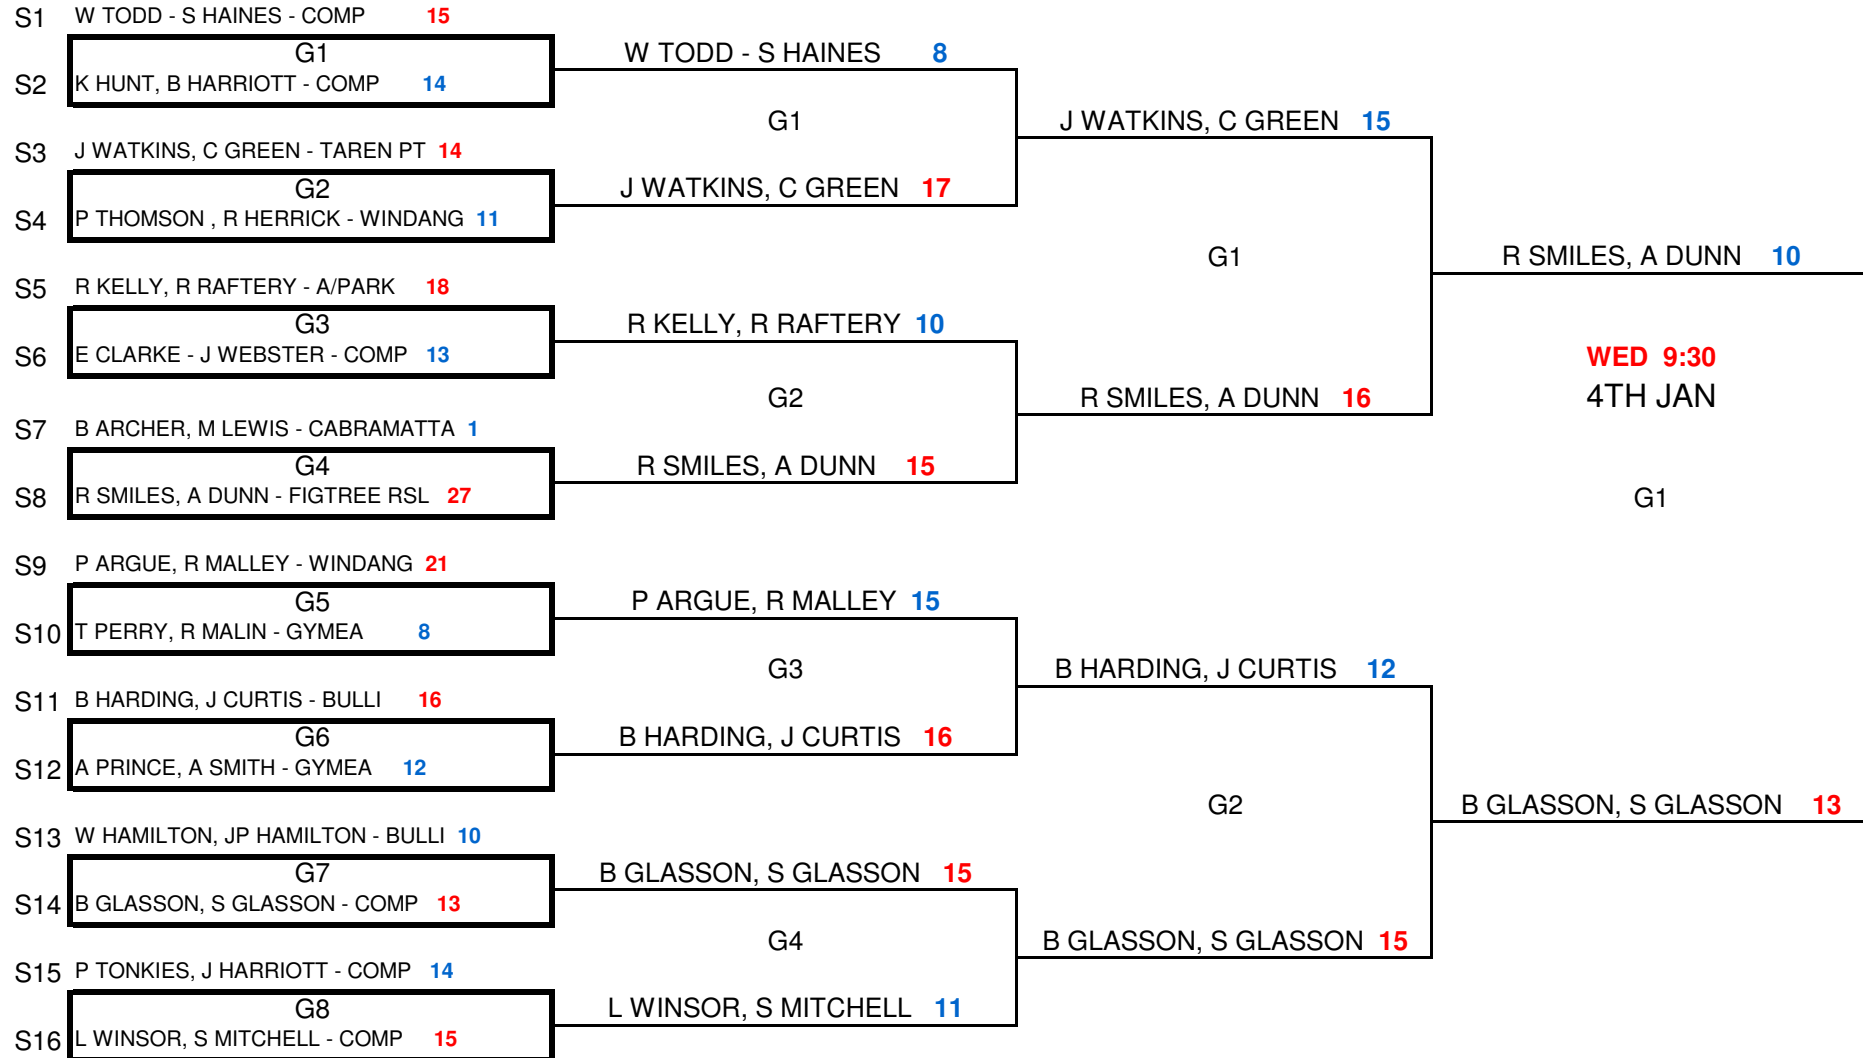

ILLAWARRA ZONE 16 53RD SOUTH PACIFIC BOWLS CARNIVAL

POST SECTIONAL

9.00 AM MON 2ND JAN

PAIRS DRAW

12.00 PM MON 2ND JAN

ALL GAMES AT

3.00 PM MON 2ND JAN

WOONONA

Quarter Finals